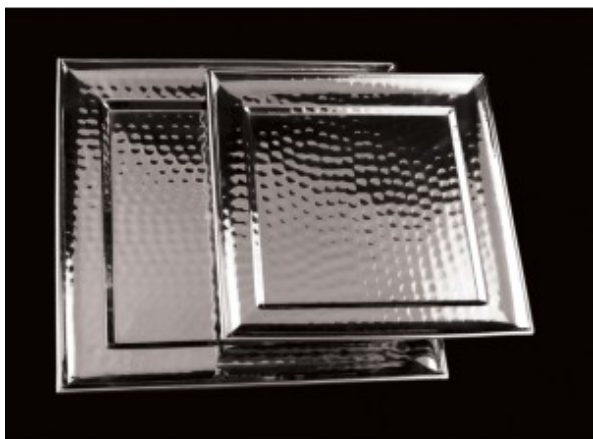

# 11" Stainless Steel Square Tray w/ Pounded Finish

**Brand:** GET

**Product Code:** SSTPD-11

**Weight:** 0.00kg

**Dimensions:** 0.00cm x 0.00cm x 0.00cm

## Short Description

11" Stainless Steel Square Tray w/ Pounded Finish

## Description

11" Stainless Steel Square Tray w/ Pounded Finish